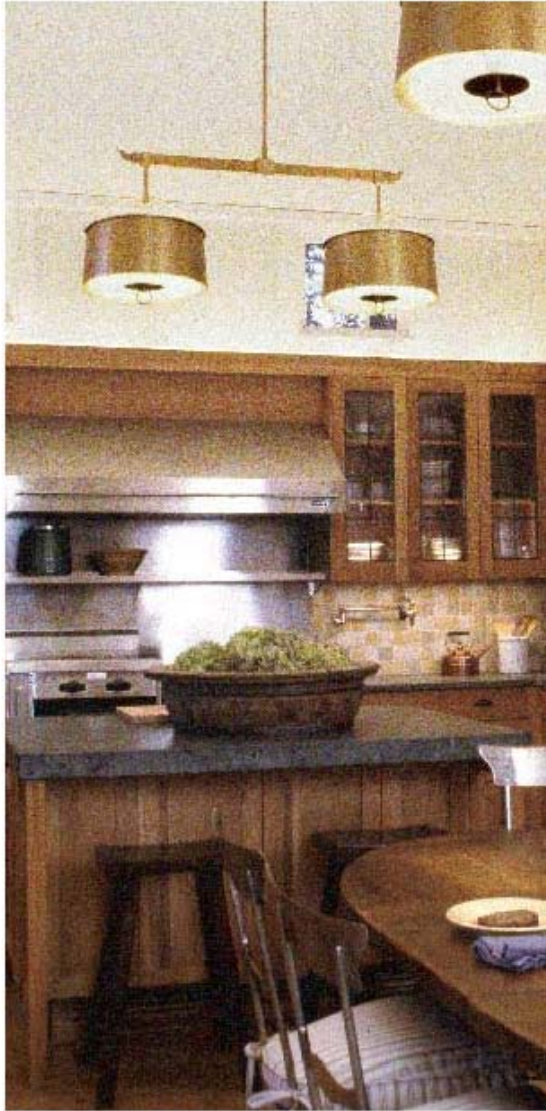

CAMPIONPLATT

152 MADISON AVE., SUITE 900
NEW YORK, NY, 10040
P.212.779.3835
F.212.779.3851
WWW.CAMPIONPLATT.COM