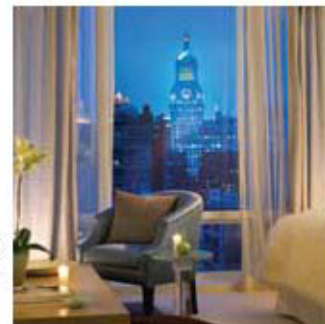

ASTOR PLACE

CAMPIONPLATT

ASTOR PLACE
NEW YORK CITY

Channeling the curvaceous floor to ceiling glass skyscraper, this apartment embodies the downtown NY modern loft life. The soft forms and accentuation of warm, inviting materials takes the edge off the stark structure. The open plan living-dining "great" room provides for many distinct views of the Soho landscape.