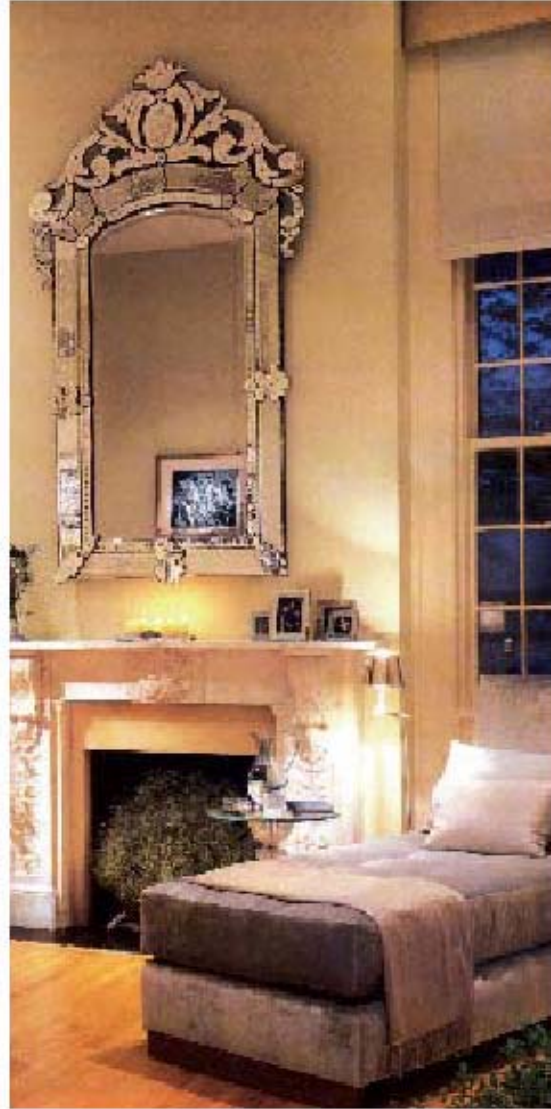

CAMPIONPLATT

152 MADISON AVE., SUITE 900
NEW YORK, NY, 10040
P.212.779.3835
F.212.779.3851
WWW.CAMPIONPLATT.COM